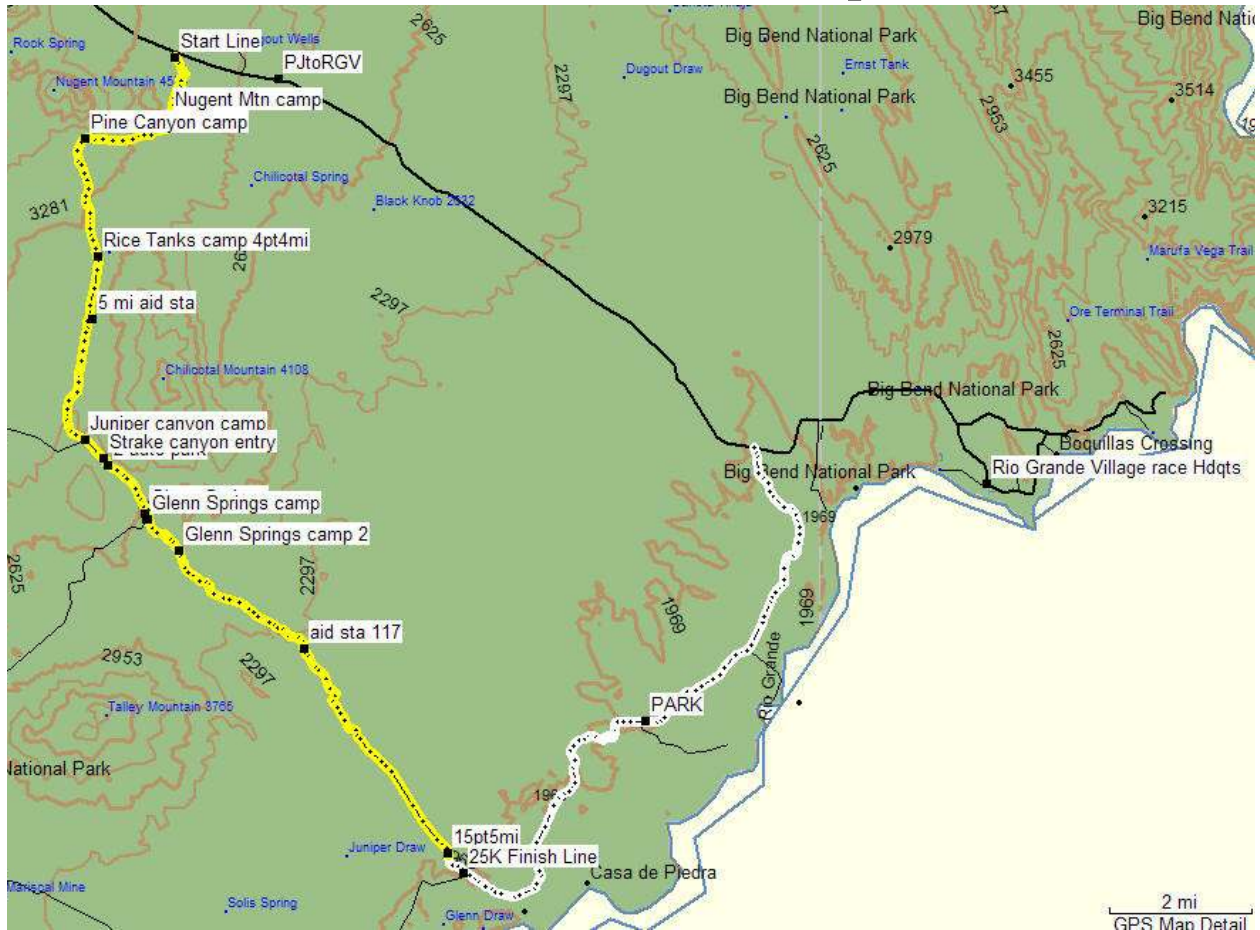

# Big Bend Ultra Run 25K Route Map

Distance: 2.61 mi, Altitude: 3465 ft

Distance: 28.6 mi, Altitude: 1965 ft

Distance (30 mi)

The Big Bend Ultra run is scheduled for January 16, 2011 at Big Bend National Park. For more information go to <http://bigbend50.com>. Any changes in the route will be posted there, and you can sign up for our email newsletter for periodic updates.