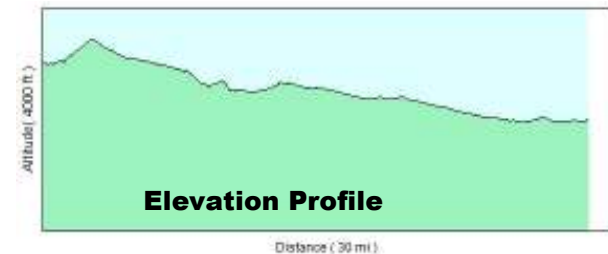

# Big Bend Ultra Run 50K Route Map

Distance: 2.61 mi., Altitude: 3465 ft

Distance: 28.6 mi., Altitude: 1965 ft

The Big Bend Ultra run is scheduled for January 16, 2011 at Big Bend National Park. For more information go to <http://bigbend50.com>. Any changes in the route will be posted there, and you can sign up for our email newsletter for periodic updates.