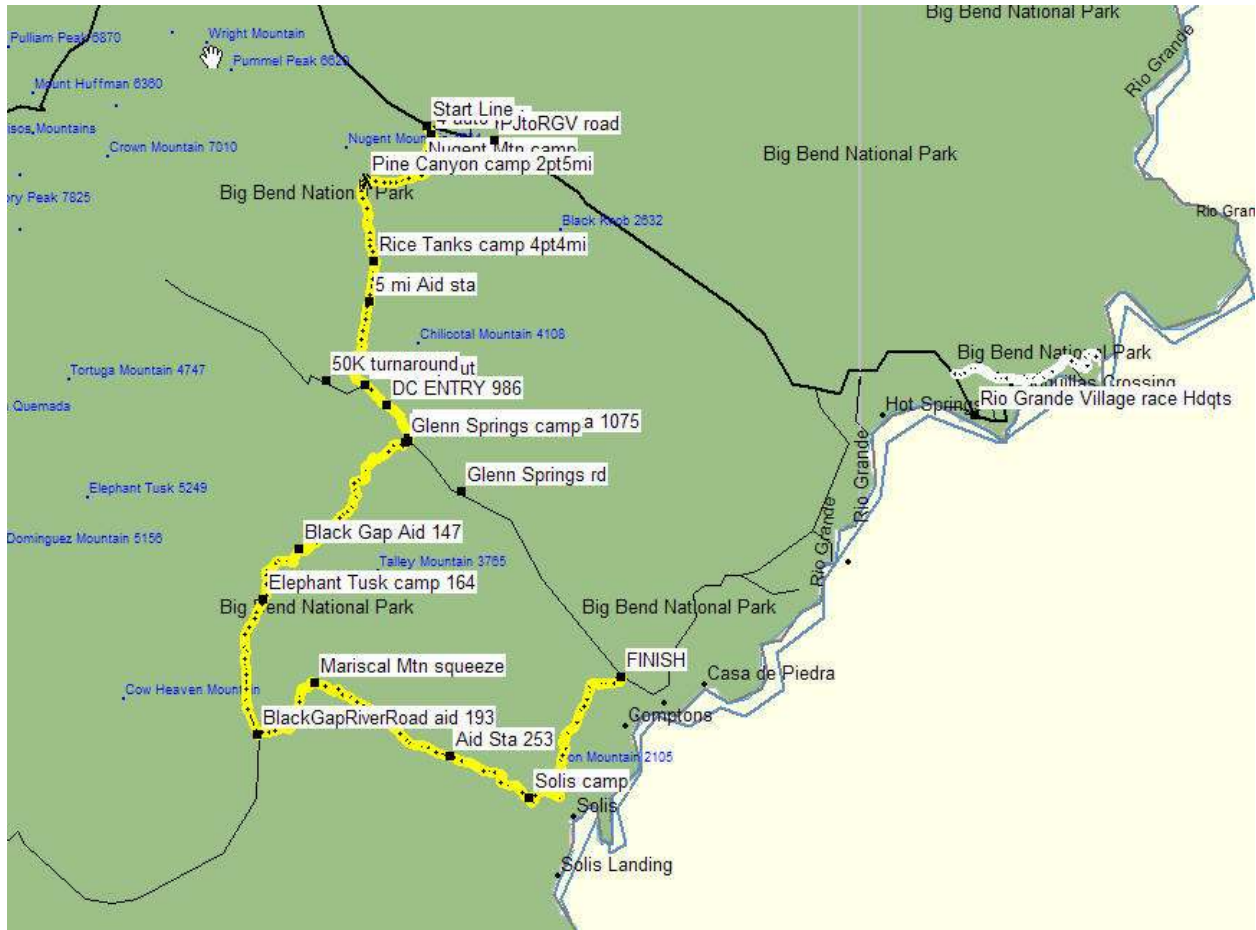

# Big Bend Ultra Run 50K Route Map

Distance: 2.61 mi., Altitude: 3465 ft

Distance: 28.6 mi., Altitude: 1965 ft

The Big Bend Ultra run is scheduled for January 16, 2011 at Big Bend National Park. For more information go to <http://bigbend50.com>. Any changes in the route will be posted there, and you can sign up for our email newsletter for periodic updates.