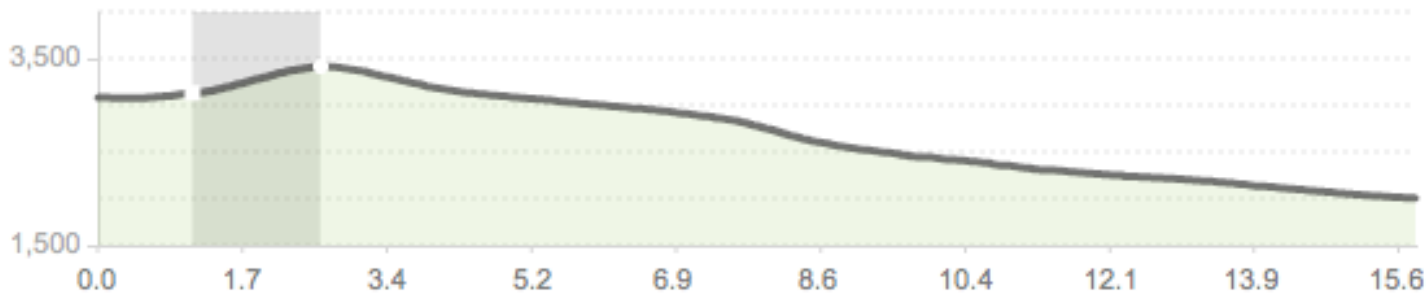

10K Course

ELEVATION (feet)

3087 ft
Start Elev

3484.0 ft
Max Elev

354.0 ft
Gain

Big Bend Ultra Run

January 15, 2012

Big Bend National Park